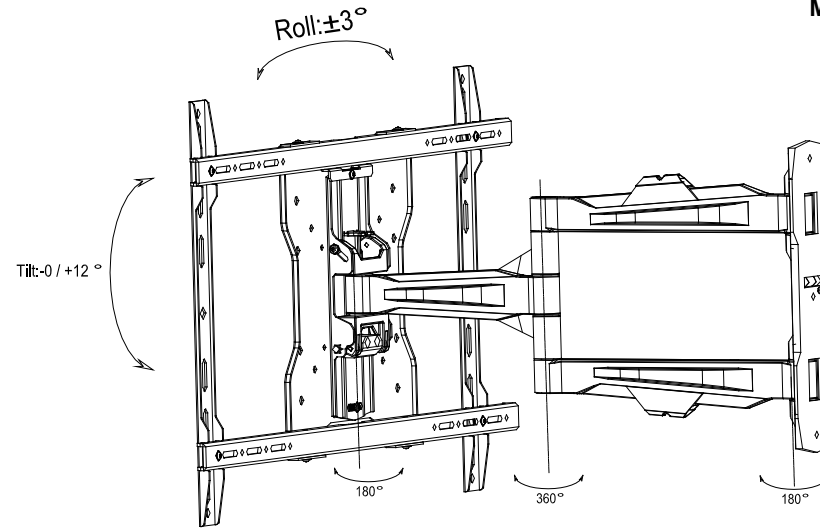

Maximum load rating: 36kg

The information in this drawing is the sole property of Wize AV. Any reproduction in part or as a whole without the written permission of Wize AV is prohibited.

www.wize-av.com | info@wize-av.com

Wize
AV MOUNTING SOLUTIONS

AU65

SIZE
B