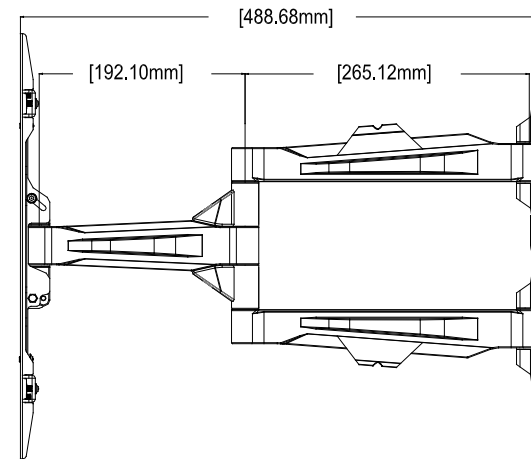

Maximum load rating: 36kg

The information in this drawing is the sole property of Wize AV. Any reproduction in part or as a whole without the written permission of Wize AV is prohibited.

www.wize-av.com | info@wize-av.com

Wize
AV MOUNTING SOLUTIONS

AU65

SIZE
B