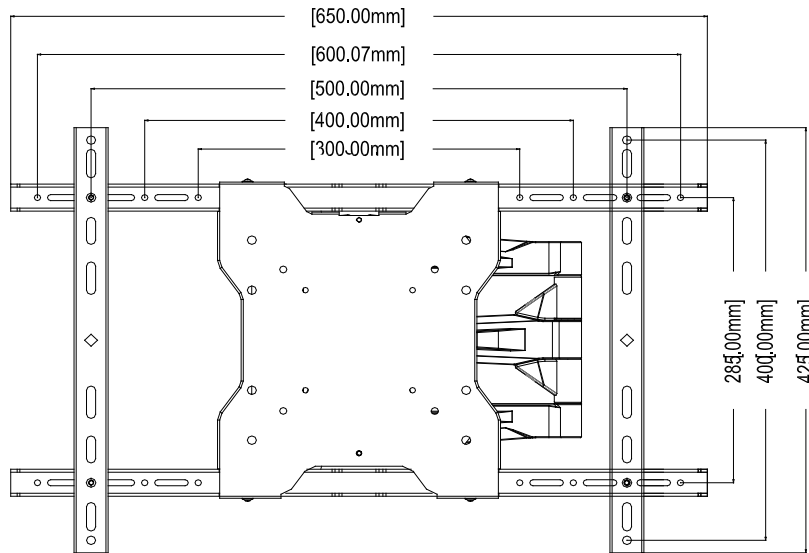

Maximum load rating: 36kg

The information in this drawing is the sole property of Wize AV. Any reproduction in part or as a whole without the written permission of Wize AV is prohibited.

www.wize-av.com | info@wize-av.com

Wize
AV MOUNTING SOLUTIONS

AU65

SIZE
B