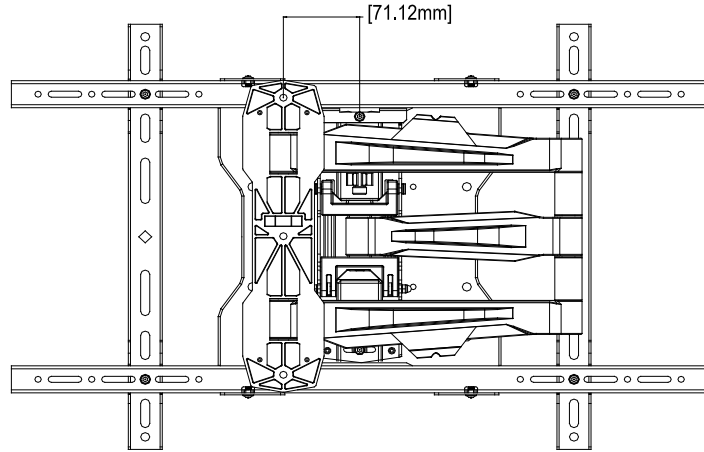

Maximum load rating: 36kg

The information in this drawing is the sole property of Wize AV. Any reproduction in part or as a whole without the written permission of Wize AV is prohibited.

www.wize-av.com | info@wize-av.com

Wize
AV MOUNTING SOLUTIONS

AU65

SIZE
B