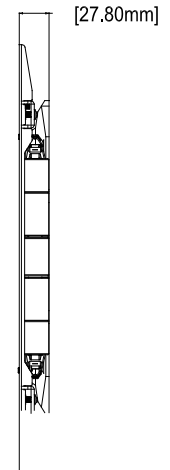

Maximum load rating: 36kg

The information in this drawing is the sole property of Wize AV. Any reproduction in part or as a whole without the written permission of Wize AV is prohibited.

www.wize-av.com | info@wize-av.com

Wize
AV MOUNTING SOLUTIONS

AU65

SIZE
B