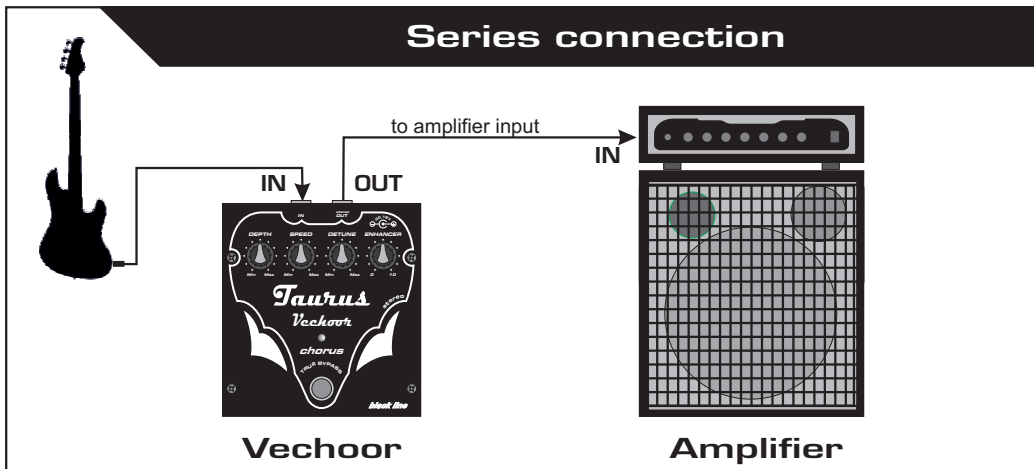

4. LED - power indicator
5. DEPTH - depth modulation
6. SPEED - speed modulation
7. DETUNE - detune modulation
8. ENHANCER - level of extended polyphony in low frequency range
(ENHANCER is modify only by DETUNE potentiometer)
9. FOOT SWITCH - true-bypass when on the "Off "position in mono mode
- active bypass when in stereo mode (when the splitter is used)

Warning! The effect is turned off only when the power supply is unplugged.

Thank you for your trust and for choosing Taurus VECHOOR

EFFECT CONNECTION CONFIGURATION

Series connection

Loop connection

Box Electronics
ul Cieszyńskiego 4
81-881 Sopot
Poland