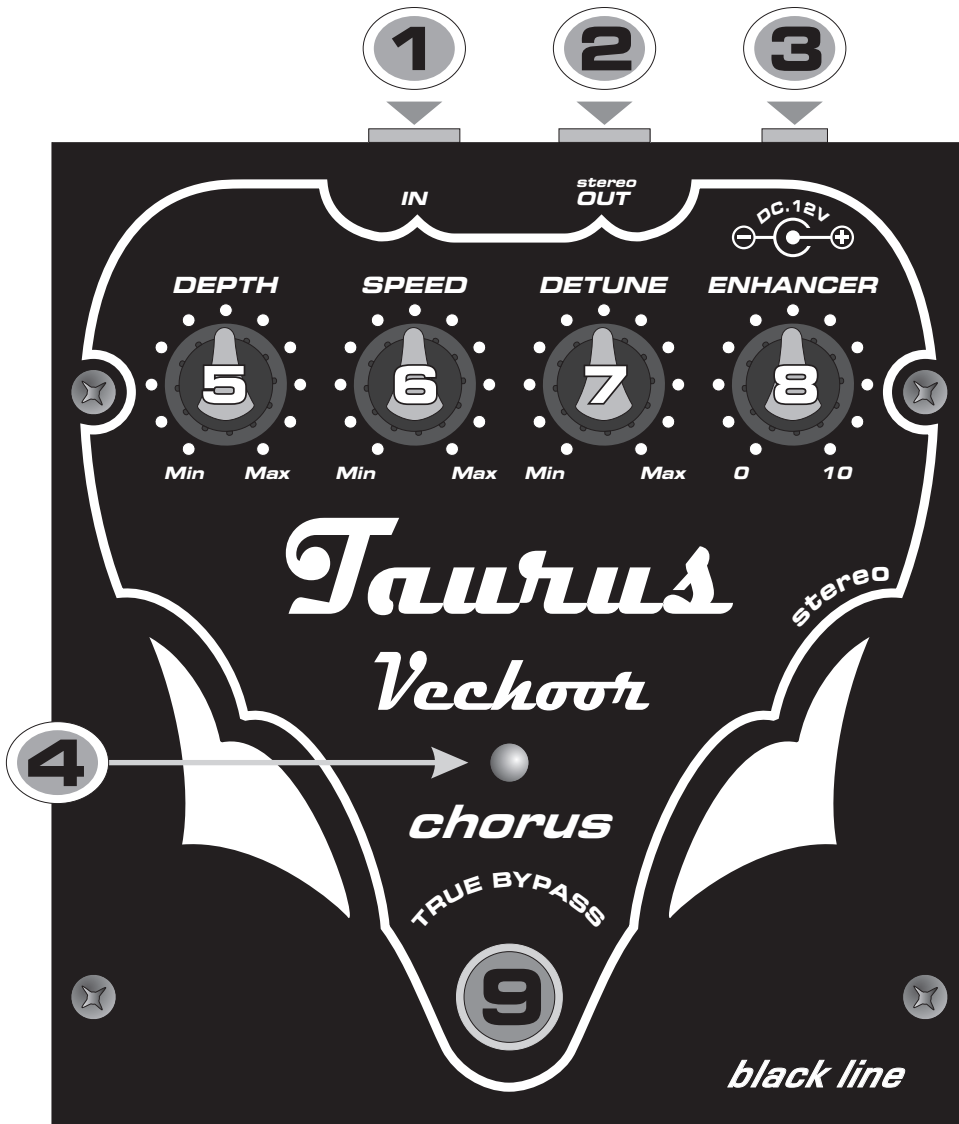

The VECHOOR Black Line series produced under the Taurus brand will make your instrument's thickest strings reach unprecedented richness in sound quality. In keeping with the mighty powerful Taurus legacy, your guitar in tandem with VECHOOR will create the fullest pallet of colourful choruses, ranging from sweet, restful to ferocious powerful sound. The unique and unusual polyphonic sound of the VECHOOR is achieved by mixing simultaneous triple sound layers into one thick, fat, chunky sound. You will be simply amazed by the range of colours, harmony and multi-voice spectrums created by the Chorus and Enhancer effects when linked to your guitar.

Features:

1. INPUT - mono 1/4" (jack)
2. OUTPUT - stereo/mono 1/4" (jack)

3. POWER SUPPLY - External 12V/100mA
  - Internal voltage converter (12V to 24V) for greater dynamic range

Warning ! Only the power supply included with the effect must be used.

4. LED - power indicator
5. DEPTH - depth modulation
6. SPEED - speed modulation
7. DETUNE - detune modulation
8. ENHANCER - level of extended polyphony in low frequency range
  (ENHANCER is modify only by DETUNE potentiometer)
9. FOOT SWITCH - true-bypass when on the "Off "position in mono mode
  - active bypass when in stereo mode (when the splitter is used)

Warning! The effect is turned off only when the power supply is unplugged.

Thank you for your trust and for choosing Taurus VECHOOR