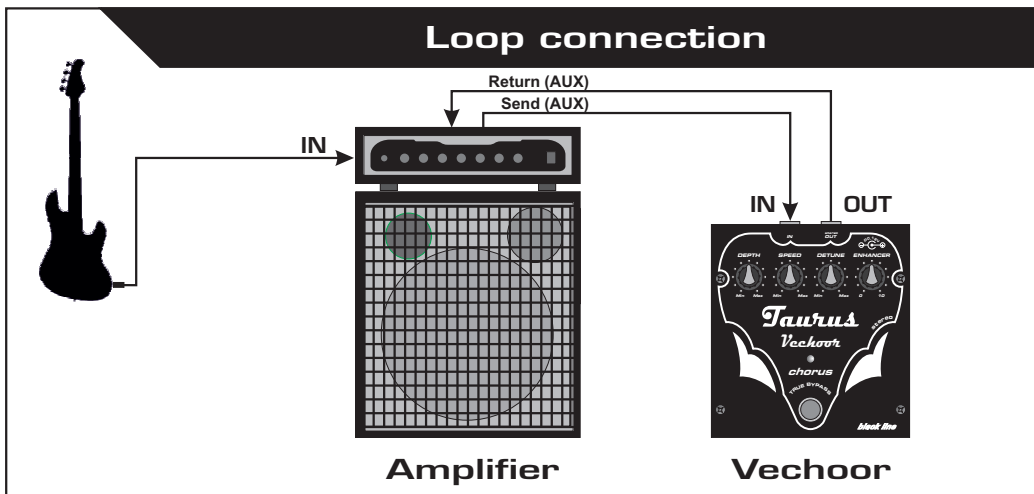

4. LED - power indicator
5. DEPTH - depth modulation
6. SPEED - speed modulation
7. DETUNE - detune modulation
8. ENHANCER - level of extended polyphony in low frequency range
(ENHANCER is modify only by DETUNE potentiometer)
9. FOOT SWITCH - true-bypass when on the "Off "position in mono mode
- active bypass when in stereo mode (when the splitter is used)

Warning! The effect is turned off only when the power supply is unplugged.

Thank you for your trust and for choosing Taurus VECHOOR

EFFECT CONNECTION CONFIGURATION

Series connection

Loop connection

Box Electronics
ul Cieszyńskiego 4
81-881 Sopot
Poland