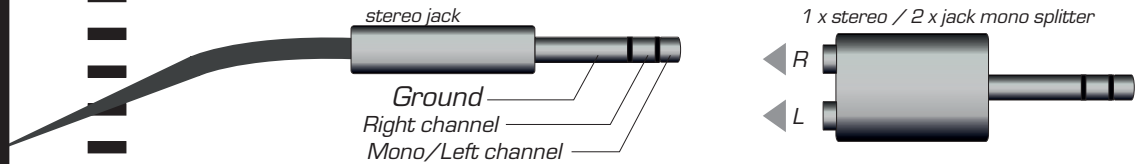

The VECHOOR Black Line series produced under the Taurus brand will make your instrument's thickest strings reach unprecedented richness in sound quality. In keeping with the mighty powerful Taurus legacy, your guitar in tandem with VECHOOR will create the fullest pallet of colourful choruses, ranging from sweet, restful to ferocious powerful sound. The unique and unusual polyphonic sound of the VECHOOR is achieved by mixing simultaneous triple sound layers into one thick, fat, chunky sound. You will be simply amazed by the range of colours, harmony and multi-voice spectrums created by the Chorus and Enhancer effects when linked to your guitar.

Features:

1. INPUT - mono 1/4" (jack)
2. OUTPUT - stereo/mono 1/4" (jack)

3. POWER SUPPLY - External 12V/100mA
  - Internal voltage converter (12V to 24V) for greater dynamic range

Warning ! Only the power supply included with the effect must be used.

4. LED - power indicator
5. DEPTH - depth modulation
6. SPEED - speed modulation
7. DETUNE - detune modulation
8. ENHANCER - level of extended polyphony in low frequency range
  (ENHANCER is modify only by DETUNE potentiometer)
9. FOOT SWITCH - true-bypass when on the "Off "position in mono mode
  - active bypass when in stereo mode (when the splitter is used)

Warning! The effect is turned off only when the power supply is unplugged.

Thank you for your trust and for choosing Taurus VECHOOR