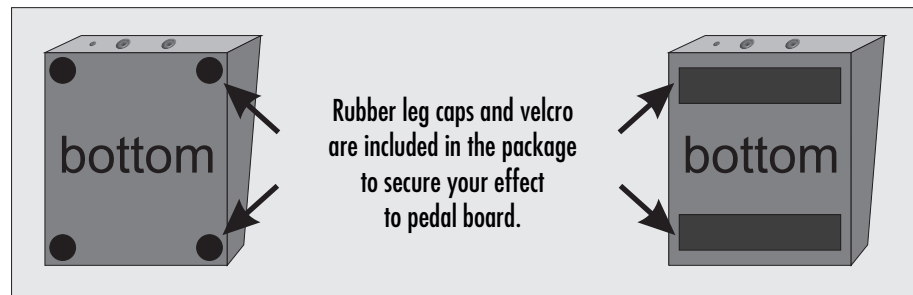

The VECHOOR Black Line series produced under the Taurus brand will make your instrument's thickest strings reach unprecedented richness in sound quality. In keeping with the mighty powerful Taurus legacy, your guitar in tandem with VECHOOR will create the fullest pallet of colourful choruses, ranging from sweet, restful to ferocious powerful sound. The unique and unusual polyphonic sound of the VECHOOR is achieved by mixing simultaneous triple sound layers into one thick, fat, chunky sound. You will be simply amazed by the range of colours, harmony and multi-voice spectrums created by the Chorus and Enhancer effects when linked to your guitar.

Features:

1. INPUT - mono 1/4" (jack)
2. OUTPUT - stereo/mono 1/4" (jack)

3. POWER SUPPLY - External 12V/100mA
  - Internal voltage converter (12V to 24V) for greater dynamic range

Warning ! Only the power supply included with the effect must be used.

4. LED - power indicator
5. DEPTH - depth modulation
6. SPEED - speed modulation
7. DETUNE - detune modulation
8. ENHANCER - level of extended polyphony in low frequency range
  (ENHANCER is modify only by DETUNE potentiometer)
9. FOOT SWITCH - true-bypass when on the "Off "position in mono mode
  - active bypass when in stereo mode (when the splitter is used)

Warning! The effect is turned off only when the power supply is unplugged.

Thank you for your trust and for choosing Taurus VECHOOR