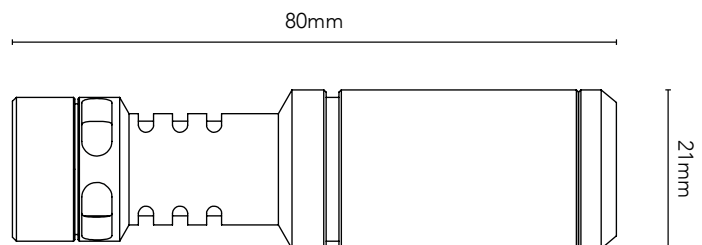

Specifications

Acoustic Principle	Pressure Gradient
Polar Pattern	Cardioid
Frequency Range	100Hz - 20kHz
Signal to Noise Ratio	75dB SPL
Equivalent Noise	20 dB SPL
Maximum SPL	140dB SPL
Sensitivity	-33dB re 1V/Pa (22mV @ 94dB SPL) ± 2dB @ 1kHz
Dynamic Range	120dB SPL
Power Requirement	Plug-in power required (2V-5V DC)
Output connection	3.5mm TRS mini-jack (dual mono)
Microphone Dimensions	80mm x 21mm
Weight	42gm (1.5oz)

Features

- Compact size and lightweight - only 80mm (3") long and 42gm (1.5oz)
- All-metal microphone body
- No battery required (powered by camera plug-in power - min 2V)
- Rycote® Lyre® shock mount included
- Deluxe furry windshield included
- Designed and manufactured in Australia
- 2 year warranty with online registration at www.rote.com/warranty