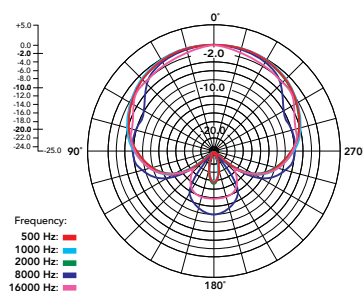

Polar pattern