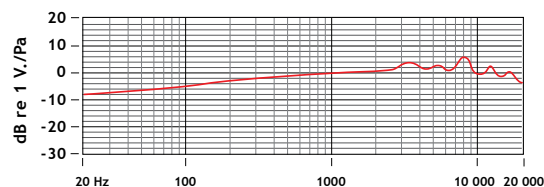

Specifications

Acoustic Principle	Pressure Gradient
Polar Pattern	Cardioid
Frequency Range	100Hz - 20kHz
Signal to Noise Ratio	75dB SPL
Equivalent Noise	20 dB SPL
Maximum SPL	140dB SPL
Sensitivity	-33dB re 1V/Pa (22mV @ 94dB SPL) ± 2dB @ 1kHz
Dynamic Range	120dB SPL
Power Requirement	Plug-in power required (2V-5V DC)
Output connection	3.5mm TRS mini-jack (dual mono)
Microphone Dimensions	80mm x 21mm
Weight	42gm (1.5oz)

Polar pattern

Frequency response

RØDE
MICROPHONES