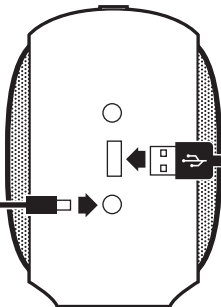

Green LED. DEL vert. LED verde. Grün LED. 绿色LED灯

[www.nudeaudio.com/support/manuals](http://www.nudeaudio.com/support/manuals)

NUDEAUDIO

---

Model No: PS004

Input: DC5V = 2000mA

USB Output: DC5V = 500mA

Made in China / Fabriqué en Chine