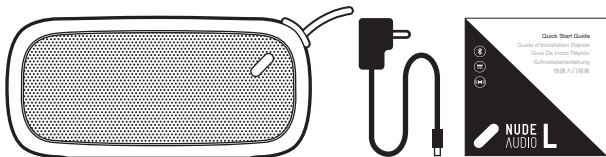

Contents
Contenu
Contenido
Inhalt
内容