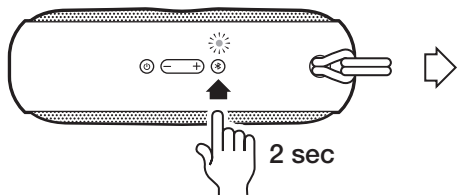

Green LED. DEL vert. LED verde. Grün LED. 绿色LED灯

[www.nudeaudio.com/support/manuals](http://www.nudeaudio.com/support/manuals)

NUDEAUDIO

---

Model No: PS004

Input: DC5V = 2000mA

USB Output: DC5V = 500mA

Made in China / Fabriqué en Chine