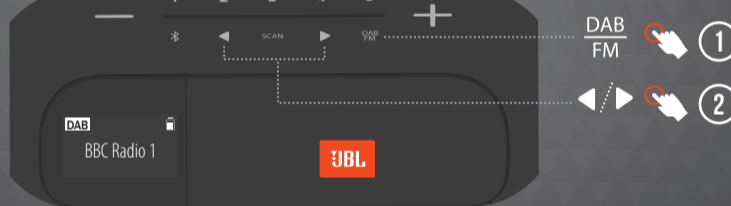

BC

WHAT'S IN THE BOX

BUTTONS

CONNECTIONS

SOME RADIO STATIONS MAY HAVE NOISE INTERFERENCE WHEN LISTENING TO RADIO WHILE CHARGING.

LANGUAGE SETTING

SET DEFAULT LANGUAGE FOR THE FIRST TIME OR AFTER FACTORY RESET (PRESS + 1 > 10 SECONDS)

RADIO TUNING

WHEN DAB MODE IS ACTIVATED FOR THE FIRST TIME, A FULL SCAN WILL AUTOMATICALLY START.

RADIO AUTO SCANNING

- IN FM MODE, JBL TUNER 2 WILL AUTOMATICALLY SEARCH FOR AND TUNE TO AN AVAILABLE RADIO STATION.
- IN DAB MODE, JBL TUNER 2 SCANS ALL AVAILABLE DAB RADIO STATIONS AND PLAY THE FIRST AVAILABLE RADIO STATION.