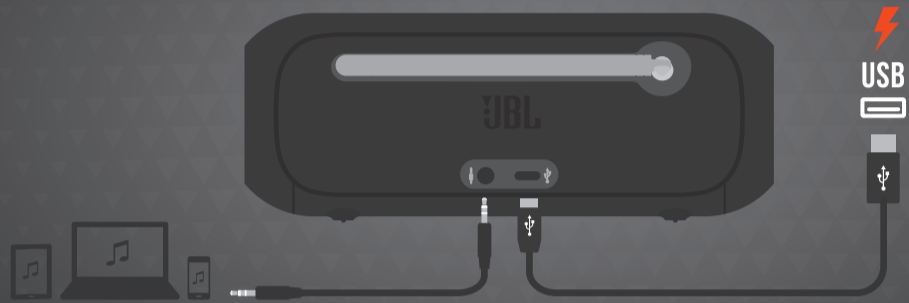

CONNECTIONS

SOME RADIO STATIONS MAY HAVE NOISE INTERFERENCE WHEN LISTENING TO RADIO WHILE CHARGING.