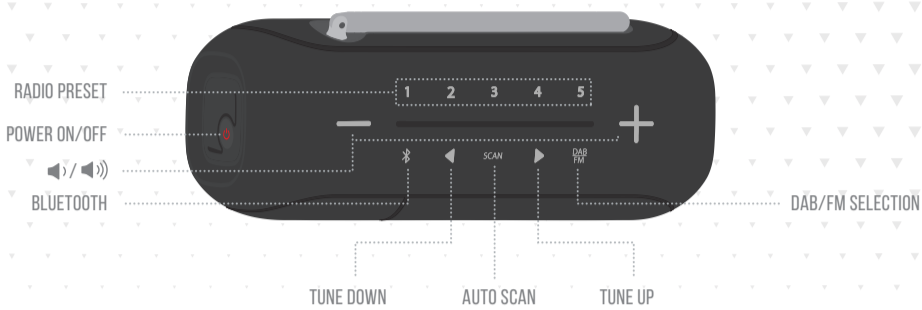

QUICK START GUIDE

TUNER2

BC

WHAT'S IN THE BOX

BUTTONS

CONNECTIONS

SOME RADIO STATIONS MAY HAVE NOISE INTERFERENCE WHEN LISTENING TO RADIO WHILE CHARGING.

LANGUAGE SETTING

SET DEFAULT LANGUAGE FOR THE FIRST TIME OR AFTER FACTORY RESET (PRESS + 1 > 10 SECONDS)

RADIO TUNING

WHEN DAB MODE IS ACTIVATED FOR THE FIRST TIME, A FULL SCAN WILL AUTOMATICALLY START.

RADIO AUTO SCANNING

- IN FM MODE, JBL TUNER 2 WILL AUTOMATICALLY SEARCH FOR AND TUNE TO AN AVAILABLE RADIO STATION.
- IN DAB MODE, JBL TUNER 2 SCANS ALL AVAILABLE DAB RADIO STATIONS AND PLAY THE FIRST AVAILABLE RADIO STATION.

RADIO PRESET

YOU CAN SAVE A MAXIMUM OF 5 PRESET RADIO STATIONS.

BLUETOOTH

WATERPROOF IPX7

TECH SPEC

Transducer:	1 x 1.75"	Bluetooth® version:	4.2
Rated output power:	5 W RMS	Bluetooth® profile:	A2DP V1.2, AVRCP V1.5
Frequency response:	80 Hz - 20 kHz (-6 dB)	Bluetooth® transmitter frequency range:	2.402 - 2.480 GHz
Signal-to-noise ratio:	> 80 dB	Bluetooth® transmitter power:	0 - 9 dBm (EIRP)
Battery type:	Lithium-ion polymer 9.075 Wh	Bluetooth® transmitter modulation:	GFSK, π/4 DQPSK, 8DPSK
Battery charge time:	3.5 hours (5 V / 0.9 A)	DAB Tuning range:	174.928 MHz - 239.200 MHz (Band-III)
Charging Input:	5 V, 1.2 A	FM Tuning range:	76 MHz - 108 MHz (varies by countries)
Music playing time:	up to 12 hours for radio listening (dependent on volume level and audio content)	Dimensions (W x H x D):	180 x 70 x 72 (mm) / 7.08" x 2.76" x 2.83"
		Weight:	0.54 kg (1.20 lbs)