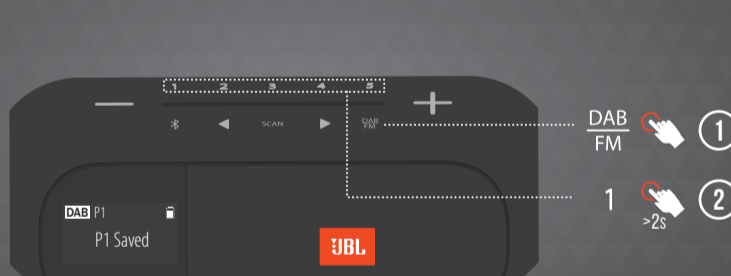

RADIO TUNING

WHEN DAB MODE IS ACTIVATED FOR THE FIRST TIME, A FULL SCAN WILL AUTOMATICALLY START.

RADIO AUTO SCANNING

- IN FM MODE, JBL TUNER 2 WILL AUTOMATICALLY SEARCH FOR AND TUNE TO AN AVAILABLE RADIO STATION.
- IN DAB MODE, JBL TUNER 2 SCANS ALL AVAILABLE DAB RADIO STATIONS AND PLAY THE FIRST AVAILABLE RADIO STATION.

RADIO PRESET

YOU CAN SAVE A MAXIMUM OF 5 PRESET RADIO STATIONS.

BLUETOOTH

WATERPROOF IPX7

TECH SPEC

Transducer:	1 x 1.75"	Bluetooth® version:	4.2
Rated output power:	5 W RMS	Bluetooth® profile:	A2DP V1.2, AVRCP V1.5
Frequency response:	80 Hz - 20 kHz (-6 dB)	Bluetooth® transmitter frequency range:	2.402 - 2.480 GHz
Signal-to-noise ratio:	> 80 dB	Bluetooth® transmitter power:	0 - 9 dBm (EIRP)
Battery type:	Lithium-ion polymer 9.075 Wh	Bluetooth® transmitter modulation:	GFSK, π/4 DQPSK, 8DPSK
Battery charge time:	3.5 hours (5 V / 0.9 A)	DAB Tuning range:	174.928 MHz - 239.200 MHz (Band-III)
Charging Input:	5 V, 1.2 A	FM Tuning range:	76 MHz - 108 MHz (varies by countries)
Music playing time:	up to 12 hours for radio listening (dependent on volume level and audio content)	Dimensions (W x H x D):	180 x 70 x 72 (mm) / 7.08" x 2.76" x 2.83"
		Weight:	0.54 kg (1.20 lbs)