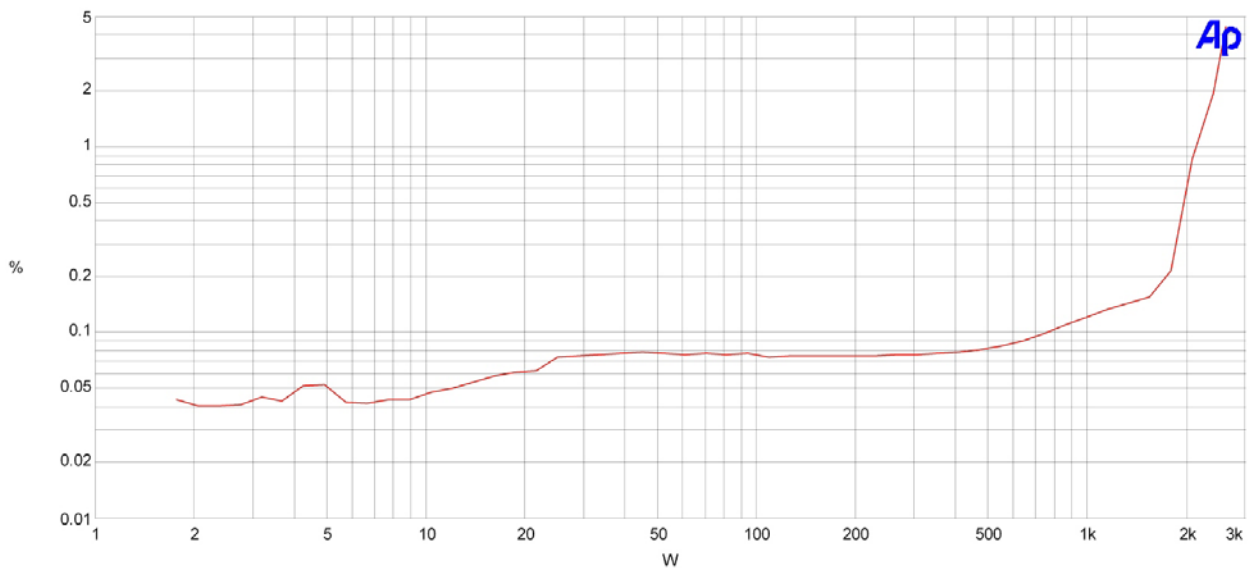

Celestra®

DA2K
Technical paper

Audio Precision

2000DX1-1 4OHM POWER AT 14.4V

07/28/05 17:22:01

Sweep	Trace	Color	Line Style	Thick	Data	Axis	Comment
1	1	Red	Solid	1	Anr.THD+N Ratio	Left	

2000DX1-1 4POWER.at2c

Sweep	Trace	Color	Line Style	Thick	Data	Axis	Comment
1	1	Red	Solid	1	Anr.THD+N Ratio	Left	

2000DX1-1 2POWER.at2c

Sweep	Trace	Color	Line Style	Thick	Data	Axis	Comment
1	1	Red	Solid	1	Anr.THD+N Ratio	Left	