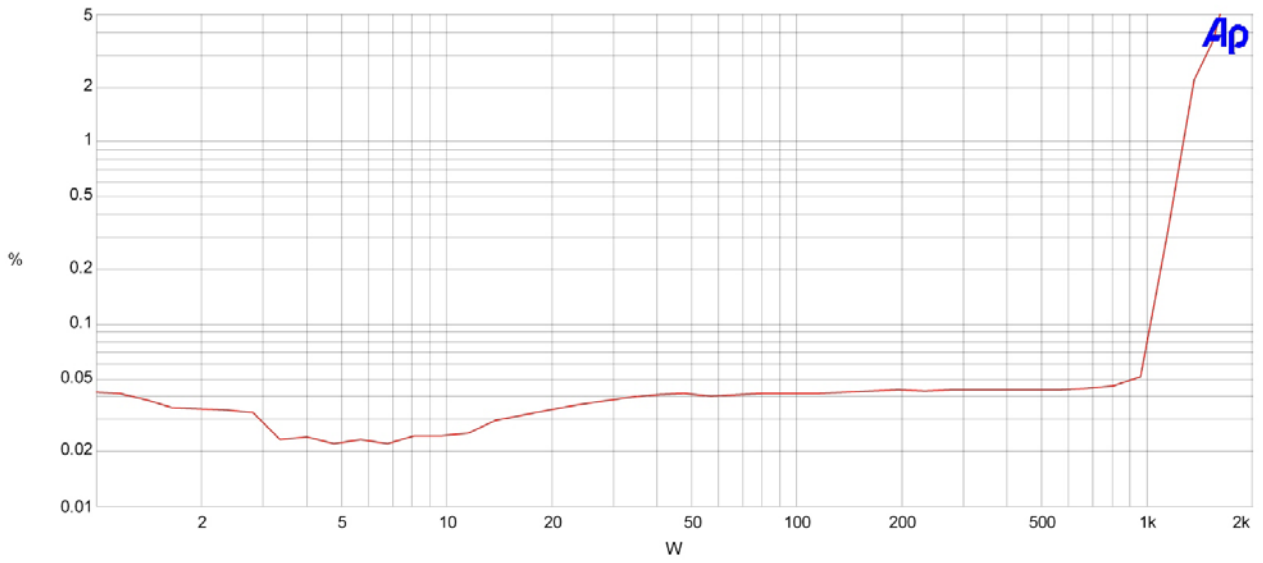

Celestra®

DA2K
Technical paper

Audio Precision

2000DX1-1 4OHM POWER AT 14.4V

07/28/05 17:22:01

Sweep	Trace	Color	Line Style	Thick	Data	Axis	Comment
1	1	Red	Solid	1	Anr.THD+N Ratio	Left	

2000DX1-1 4POWER.at2c

Sweep	Trace	Color	Line Style	Thick	Data	Axis	Comment
1	1	Red	Solid	1	Anr.THD+N Ratio	Left	

2000DX1-1 2POWER.at2c

Sweep	Trace	Color	Line Style	Thick	Data	Axis	Comment
1	1	Red	Solid	1	Anr.THD+N Ratio	Left	