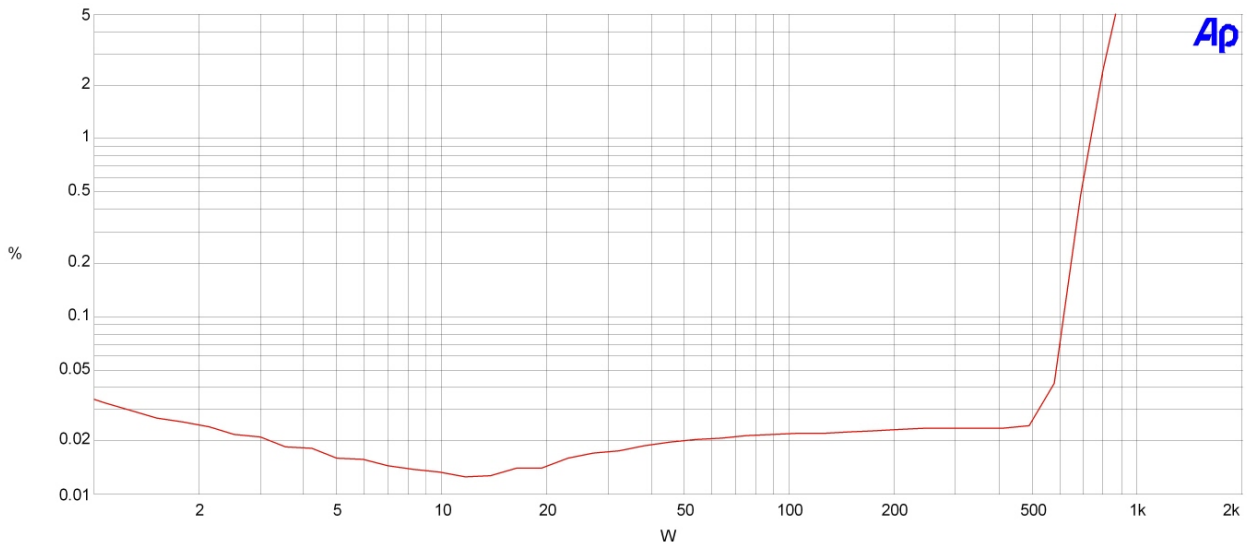

Celestra®

DA2K
Technical paper

Audio Precision

2000DX1-1 4OHM POWER AT 14.4V

07/28/05 17:22:01

Sweep	Trace	Color	Line Style	Thick	Data	Axis	Comment
1	1	Red	Solid	1	Anr.THD+N Ratio	Left	

2000DX1-1 4POWER.at2c

Sweep	Trace	Color	Line Style	Thick	Data	Axis	Comment
1	1	Red	Solid	1	Anr.THD+N Ratio	Left	

2000DX1-1 2POWER.at2c

Sweep	Trace	Color	Line Style	Thick	Data	Axis	Comment
1	1	Red	Solid	1	Anr.THD+N Ratio	Left	