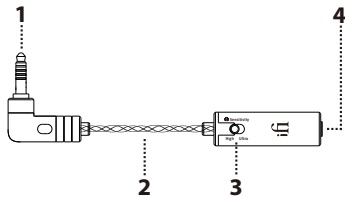

ifi

iEMatch4.4

1. Audio signal input (4.4mm male plug)

Connect to the output of the DAP, DAC or Amp.

2. Cable

The minZ™ cable construction is a custom helix design, minimised both in capacitance and inductance. The minZ™ helix construction also provides intrinsic shielding and protects the cable from RFI and EMI noise. This ensures the cleanest possible transfer medium.

3. iEMatch4.4 for headphones/In-Ear-Monitors

Adjust the desired volume 'on-the-go' to ensure a safe, comfortable listening level whilst, at the same time, enjoying lower background noise and maximum dynamics.

There are two sensitivity settings:

- i. High: For high-sensitivity headphones.
- ii. Ultra: For ultra-sensitivity headphones.

Tip: Feel free to try both and see which listening level works best with your headphones and your listening preferences.

For the technically-inclined, High-sensitivity and Ultra-sensitivity reduce gain by -12dB and -24dB respectively.

4. Audio signal output (4.4mm female socket)

Headphone output.

Specifications

1. Ultra (-24dB) & High-Gain (-12db) sensitivity adjustment
   - Custom minZ™ helix construction design, intrinsic shielding provided by minZ™ helix
   - 6N silver/copper matrix wiring with FINAL6063-T5 aluminium-magnesium alloy shell
   - Gold-plated printed circuit board with audiophile components (eg MELF resistors)
   - Gold-plated 4.4mm male/female connectors
   - Input Impedance: < 40 Ohms (High-Sensitivity)
     < 50 Ohms (Ultra-Sensitivity)
   - Output Impedance: < 8.4 Ohms (High-Sensitivity)
     < 3.6 Ohms (Ultra-Sensitivity)
   - Weight: 17.5 g (0.62 oz)
   - Total Length : 116 mm (4.6")
   - Warranty period: 12 months
2. *Specifications are subject to change without notice.*

Travel accessories included

- Soft foam contoured ear plugs (-37dB)
- Fabric travel pouch